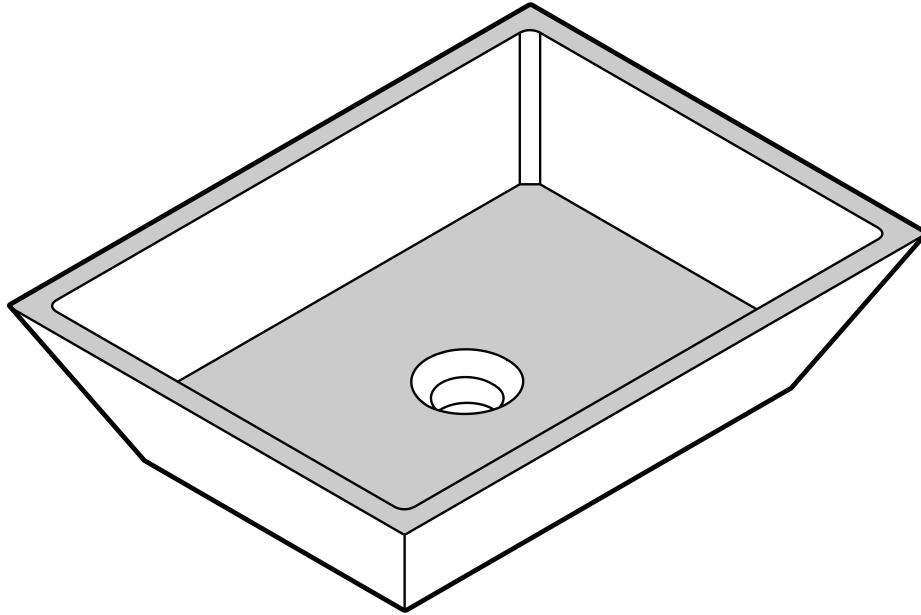

VIGO Vinca Modern White Matte Stone™ Rectangular Vessel Bathroom Sink
VG04007

MEASUREMENTS	
Exterior Height	4 5/8" (117mm)
Exterior Width	13 3/4" (348mm)
Overall Length	18" (458mm)
Interior Width	12 3/8" (314mm)
Interior Length	16 3/4" (424mm)
Drain Opening	1 3/4" (45mm)

PRODUCT FEATURES
<ul style="list-style-type: none"> • EasySink Setup™: Designed for hassle-free installation • Matte Stone™: Provides a beautiful focal point for any bathroom • Splash Guard™: Deep vessel bowl guards against water splashing • Repellent Seal™: Vessel sink concrete blend is naturally hygienic and resistant to bacteria growth • Protected by VIGO's Limited Lifetime Warranty